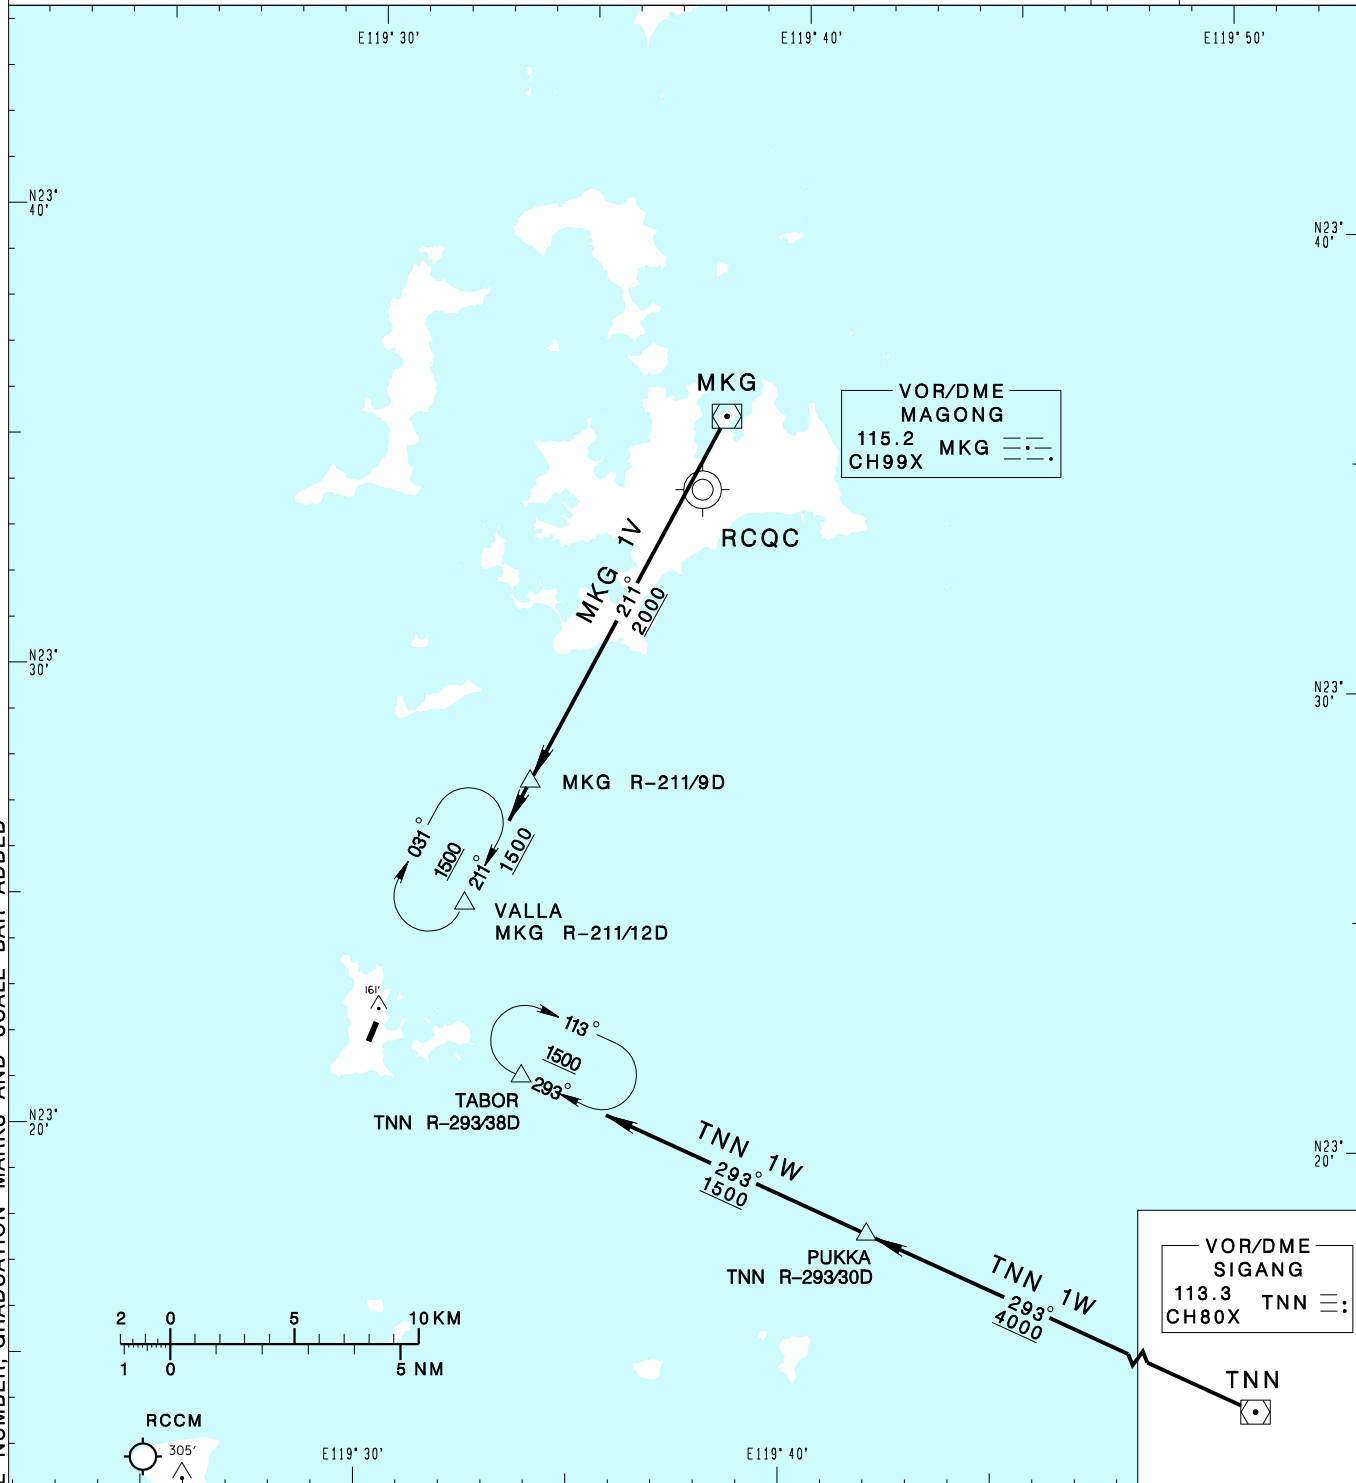

望安機場
WANG-AN AD

RCWA STAR
MKG 1V
TNN 1W

KAOHSIUNG APP 128.1 129.9		WANG-AN TWR 118.9		VAR 4° W 	 MSA MKG VOR 25NM		
Apt Elev: 114'		Trans Level: FL130				Trans Alt: 11,000'	
BEARINGS ARE MAGNETIC; DISTANCES ARE NAUTICAL MILES; ELEVATIONS, HEIGHTS IN FEET							

CHANGES: NEW PAGE NUMBER, GRADUATION MARKS AND SCALE BAR ADDED

MAGONG ONE VICTOR ARRIVAL
Depart MKG, track MKG R-211 to VALLA.

SIGANG ONE WHISKEY ARRIVAL
Depart TNN, track TNN R-293 to PUKKA, then TAVOR.

NOTE
MKG 1V: If unable to maintain VFR before VALLA, maintain 1,500ft and hold at VALLA.
TNN 1W: If unable to maintain VFR before TAVOR, maintain 1,500ft and hold at TAVOR.